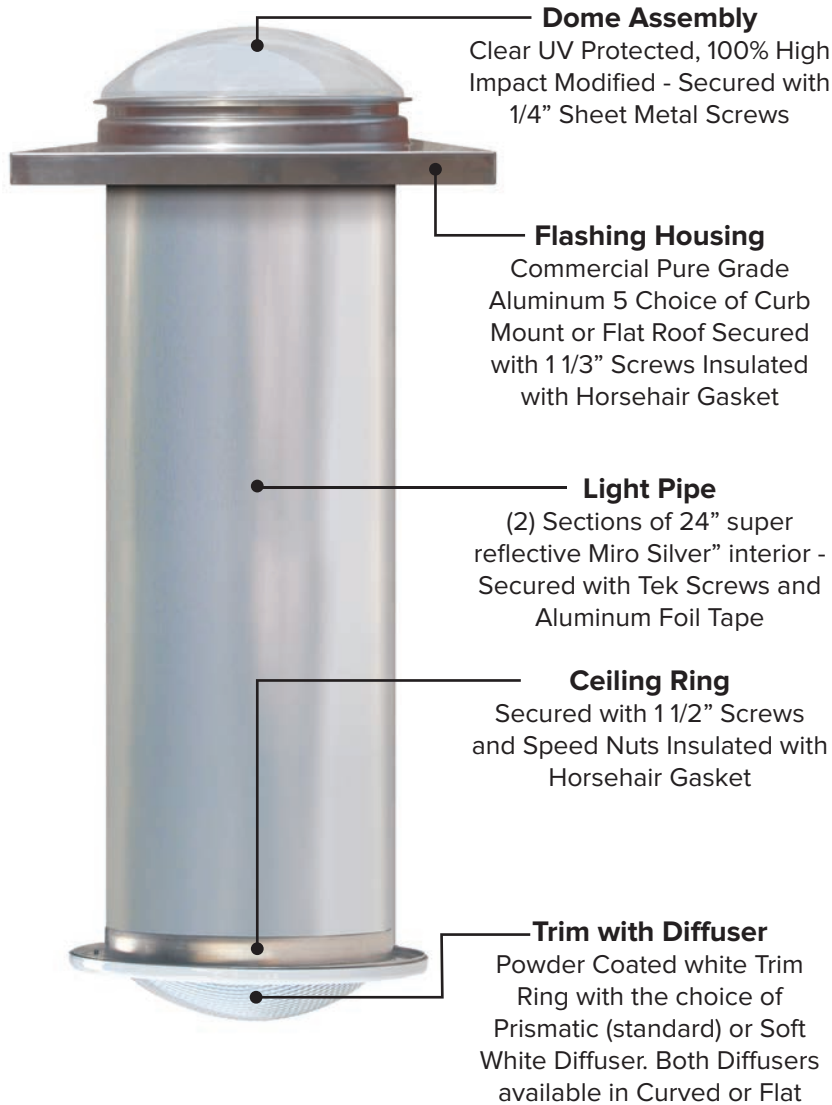

18" Model

Common applications: Master Bedrooms, Master Bathrooms, Large Kitchens, Large Family Rooms, Large Living Rooms, Large Garages and Commercial Offices

Light Output:

Illuminates up to 500 sq. ft.
Equivalent of up to 1,000 watts
Max. light pipe length = 20 feet

Performance Features:

25-Year Product Warranty
Hurricane Tested/Approved
ICC-ES Listed

Flashing Types:

Curb Mount
Flat Roof

Flashing Colors:

Mill Finish Aluminum

Diffuser Styles:

Prismatic (Flat or Curved)
Soft White (Flat or Curved)

Accessories Available:

Electric Light Kit
Dimmer Kit
Additional Light Pipe
Angle Adapter (Elbow)

Flat Roof Flashing